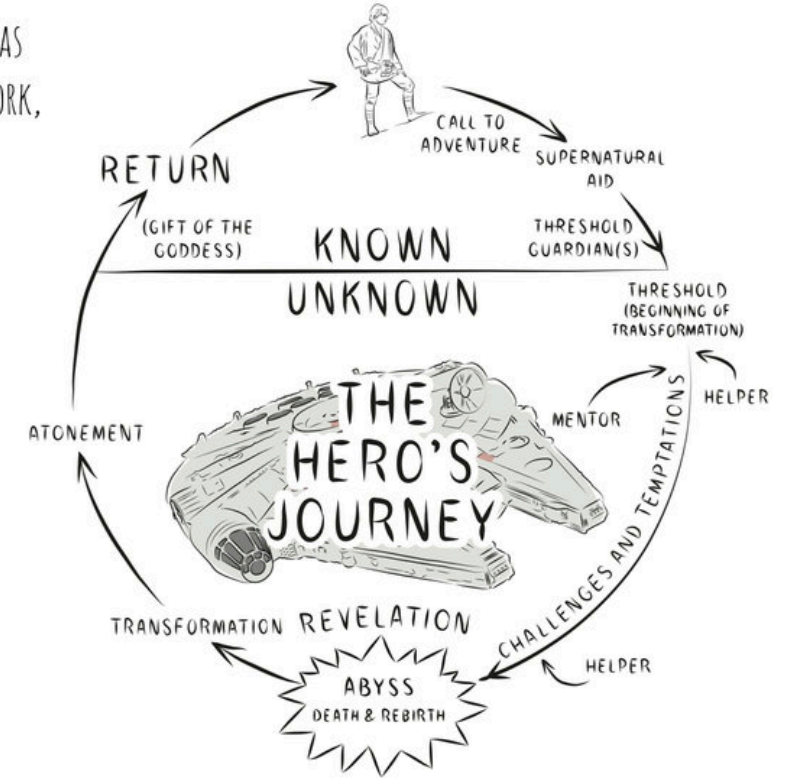

FACTOID: WHEN GEORGE LUCAS CAME ACROSS CAMPBELL'S WORK, HE MODIFIED STAR WARS EPISODE IV TO MAP MORE CLOSELY TO THIS MODEL.

JOSEPH CAMPBELL'S THE HERO'S JOURNEY

WHAT DOES THE LEVY EMPLOYER NEED TO DO?

LEARNING PROVIDER *VS.* LEVY EMPLOYER

MEMBERS + **ROUND 6**

FIND A MEMBER, PENDING, INVITE OTHERS, ADMINS

POINT: 4

POINT: 4

SORT ALPHABETICAL, SORT JOIN DATE, FIND A MEMBER, ADD A MEMBER

POINT: 4

RIGHT, LET ME LEARN A BIT MORE ABOUT BRUCE WAYNE