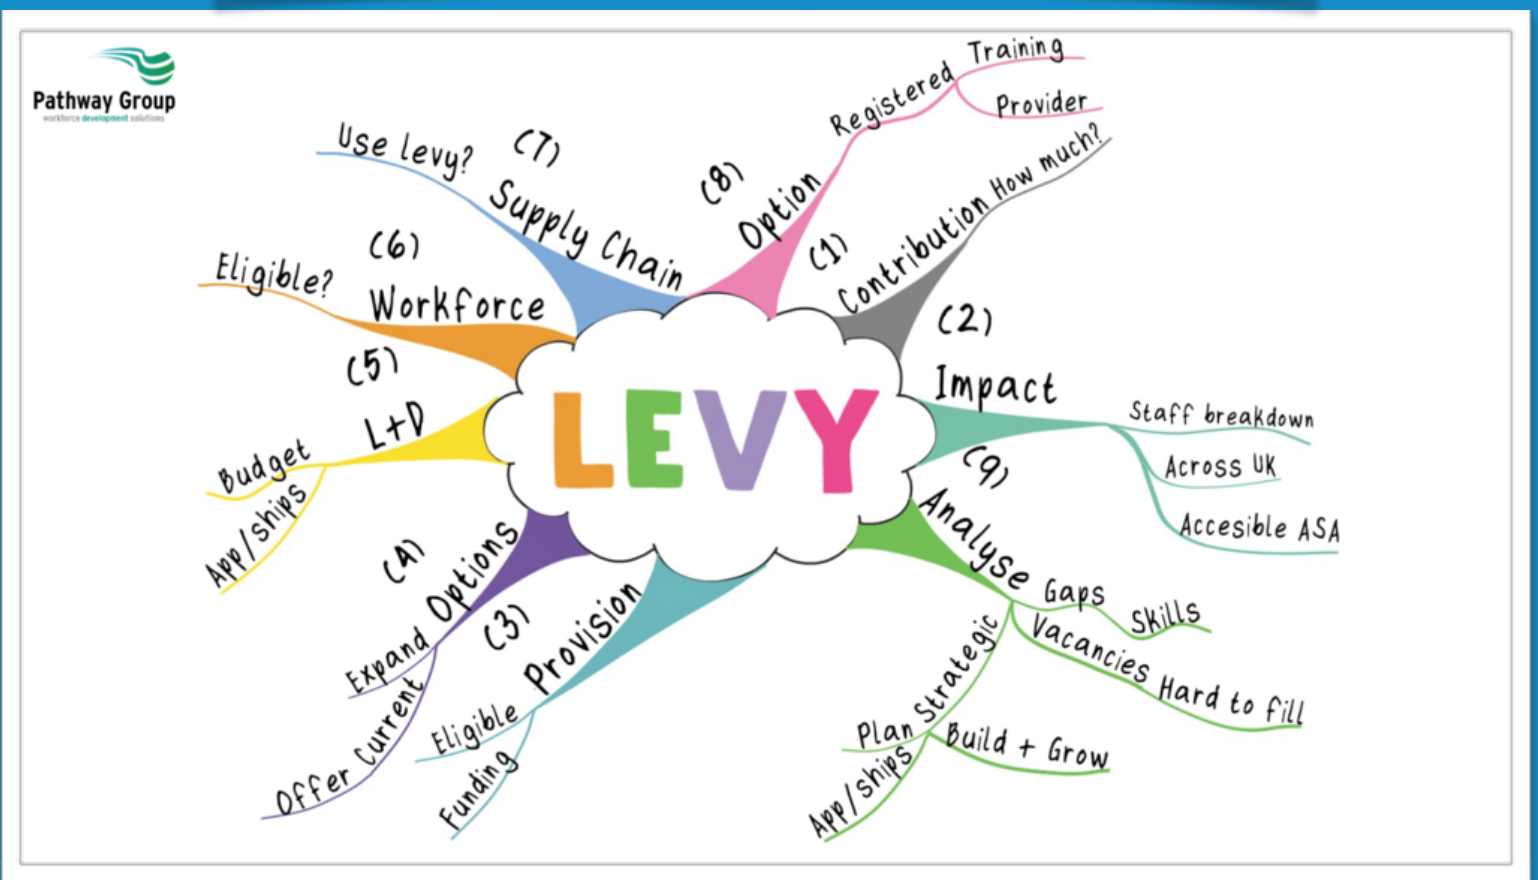

FACTOID: WHEN GEORGE LUCAS CAME ACROSS CAMPBELL'S WORK, HE MODIFIED STAR WARS EPISODE IV TO MAP MORE CLOSELY TO THIS MODEL.

JOSEPH CAMPBELL'S THE HERO'S JOURNEY

WHAT DOES THE LEVY EMPLOYER NEED TO DO?

LEARNING PROVIDER *VS.* LEVY EMPLOYER

MEMBERS + **ROUND 6**

FIND A MEMBER, PENDING, INVITE OTHERS, ADMINS

POINT: 4

POINT: 4

SORT ALPHABETICAL, SORT JOIN DATE, FIND A MEMBER, ADD A MEMBER

POINT: 4

RIGHT, LET ME LEARN A BIT MORE ABOUT BRUCE WAYNE